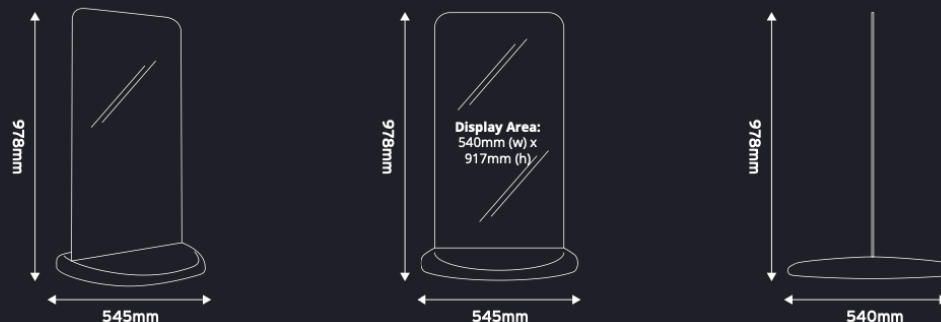

SUREFLEX PAVEMENT SIGN BOARD

Bigger sign, bigger impact.

FEATURES:

- Designed for long range visibility to grab attention.
- Large 540mm x 917mm display area.
- Aircraft grade 1.2mm aluminium panel ideal for screen/digital print or vinyl graphics.
- Unique patented wedge means assembly and disassembly in seconds with no tools required.
- Recycled PVC base provides great stability.
- Wind tested for maintenance free use whatever the weather.
- High Pressure Laminate chalkboard option also available.
- Opportunities for shaped and oversized panels for maximum impact.

01733 511030
sales@xldisplays.co.uk

Wedge simply slots through panel and locks into place.

Tested to Storm Force 10 Beaufort Scale.

DIMENSIONS:

PANEL OPTIONS	PANEL SIZE (MM)	DISPLAY AREA (MM)	O/A DIMENSIONS (W X H X D MM)	WEIGHT (KG)
ALUMINIUM	540 X 952	540 X 917	545 X 978 X 540	11.3
CHALKBOARD	540 X 952	540 X 917	545 X 978 X 540	11.7