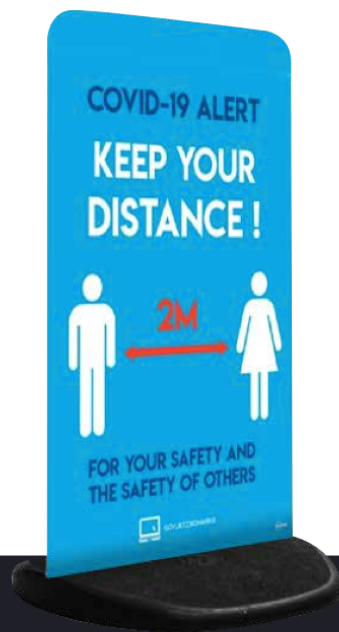

SUREFLEX PAVEMENT SIGN BOARD

Bigger sign, bigger impact.

FEATURES:

- Designed for long range visibility to grab attention.
- Large 540mm x 917mm display area.
- Aircraft grade 1.2mm aluminium panel ideal for screen/digital print or vinyl graphics.
- Unique patented wedge means assembly and disassembly in seconds with no tools required.
- Recycled PVC base provides great stability.
- Wind tested for maintenance free use whatever the weather.
- High Pressure Laminate chalkboard option also available.
- Opportunities for shaped and oversized panels for maximum impact.

01733 511030
sales@xldisplays.co.uk

Wedge simply slots through panel and locks into place.

Tested to Storm Force 10 Beaufort Scale.

DIMENSIONS:

PANEL OPTIONS	PANEL SIZE (MM)	DISPLAY AREA (MM)	O/A DIMENSIONS (W X H X D MM)	WEIGHT (KG)
ALUMINIUM	540 X 952	540 X 917	545 X 978 X 540	11.3
CHALKBOARD	540 X 952	540 X 917	545 X 978 X 540	11.7